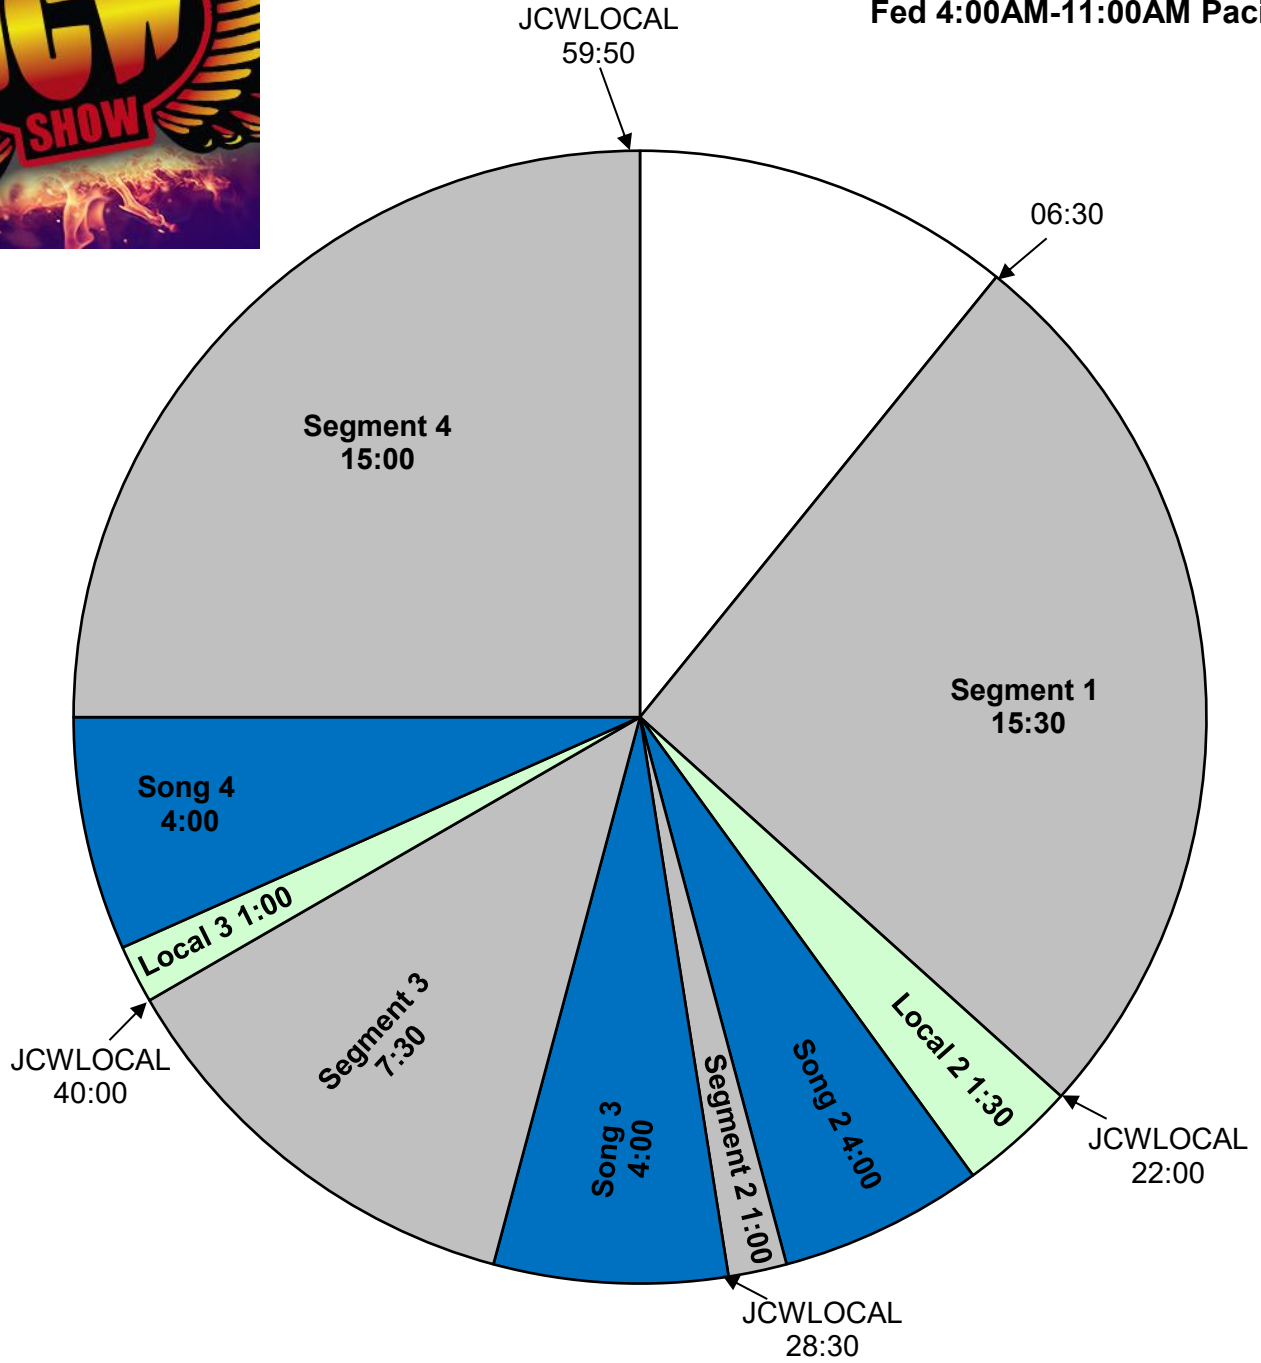

The John Clay Wolfe Show  
 XDS Program: John Clay Wolfe Show  
 Effective July 11th, 2026  
 Premiere XDS PRO4-P Satellite  
 Fed 4:00AM-11:00AM Pacific

Program audio starts each hour at 06:30.

Songs filled locally -- Program feeds cover audio not intended for broadcast.

Affiliates to ID station at 59:50

**All breaks float.**

**LOCAL BREAK LENGTHS:**

- TOH - 06:40
- Break 1 - 05:30
- Break 2 - 04:00
- Break 3 - 05:00

**XDS Relays:**

JCWLOCAL - Fires local breaks.